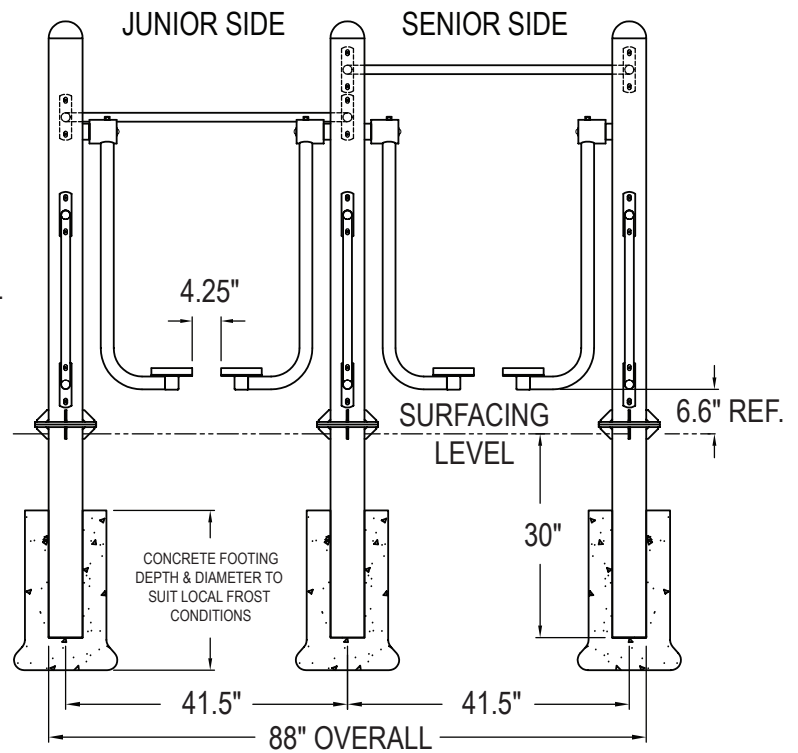

Model # 78000022

Dimension Sheet

TWO PERSON AIR WALKER

PLEASE NOTE:
 Dimension Sheet shows both
 In-ground and Surface Mount Details.