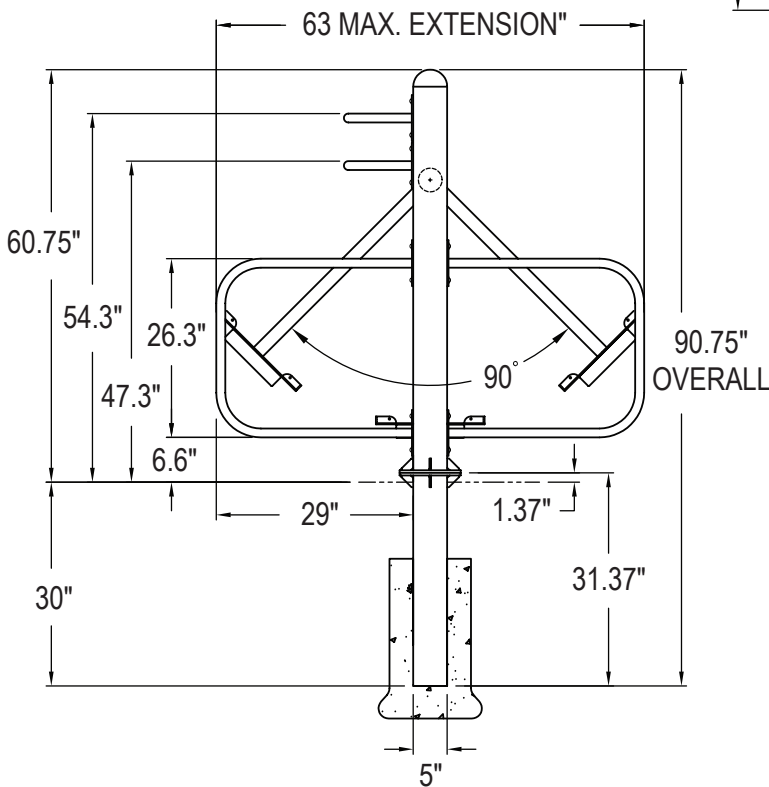

Model # 78000022

Dimension Sheet

TWO PERSON AIR WALKER

PLEASE NOTE:
 Dimension Sheet shows both
 In-ground and Surface Mount Details.