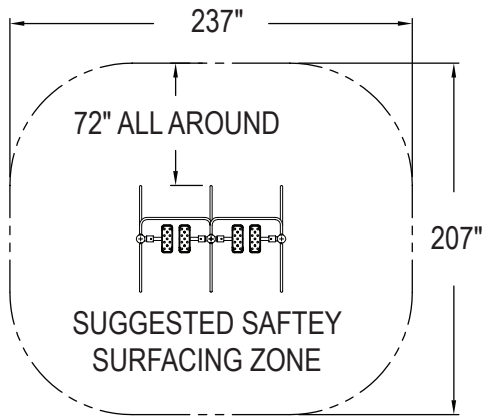

Model # 78000022

Dimension Sheet

TWO PERSON AIR WALKER

PLEASE NOTE:
 Dimension Sheet shows both
 In-ground and Surface Mount Details.