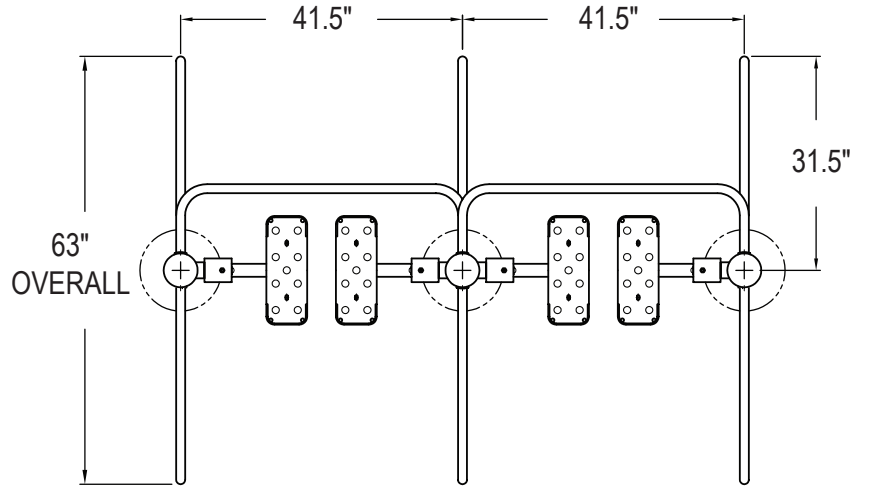

Model # 78000022

Dimension Sheet

TWO PERSON AIR WALKER

PLEASE NOTE:
 Dimension Sheet shows both
 In-ground and Surface Mount Details.