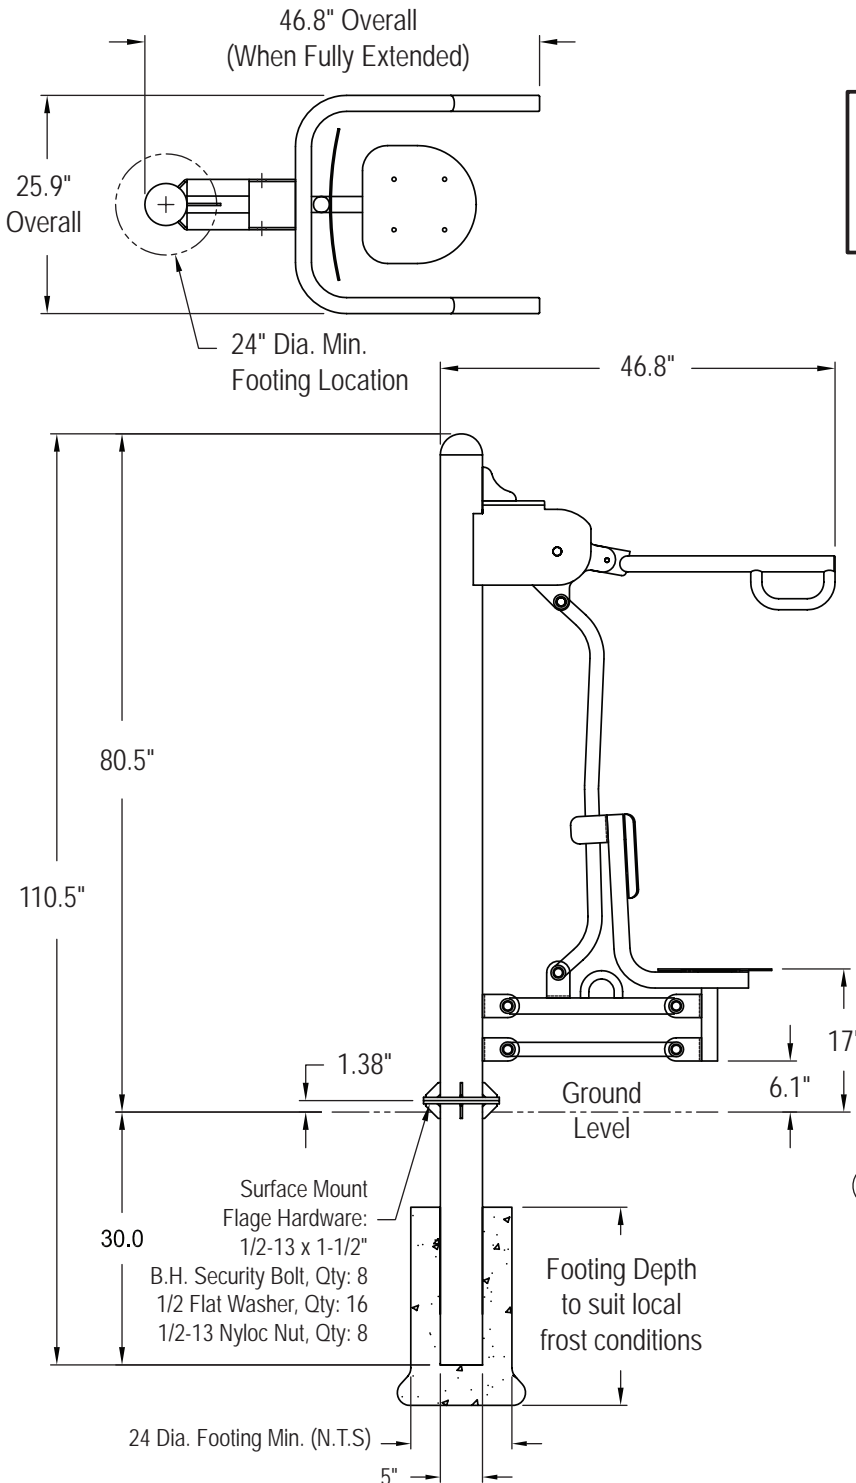

SINGLE LAT PULL DOWN

PLEASE NOTE:
 Dimension Sheet shows both
 In-ground and Surface Mount Details.