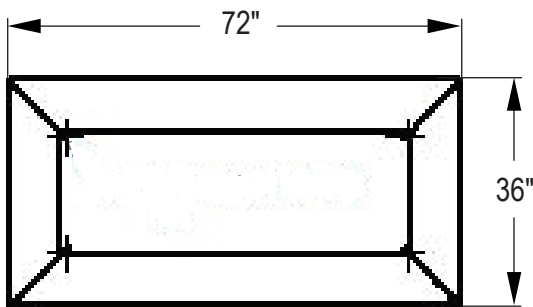

Model # A-72X36X36

Dimension Sheet

AURORA SERIES RECTANGLE PLANTER
72"L x 36"W x 36"H

↑
REBAR FRAME
#3 8" O.C