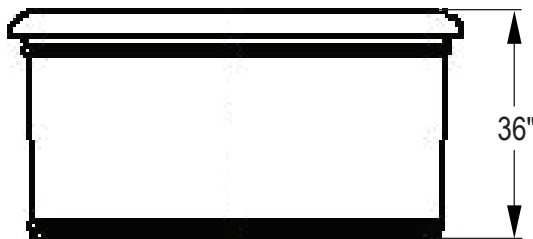

Model # A-72X36X36

Dimension Sheet

AURORA SERIES RECTANGLE PLANTER
72"L x 36"W x 36"H

↑
REBAR FRAME
#3 8" O.C