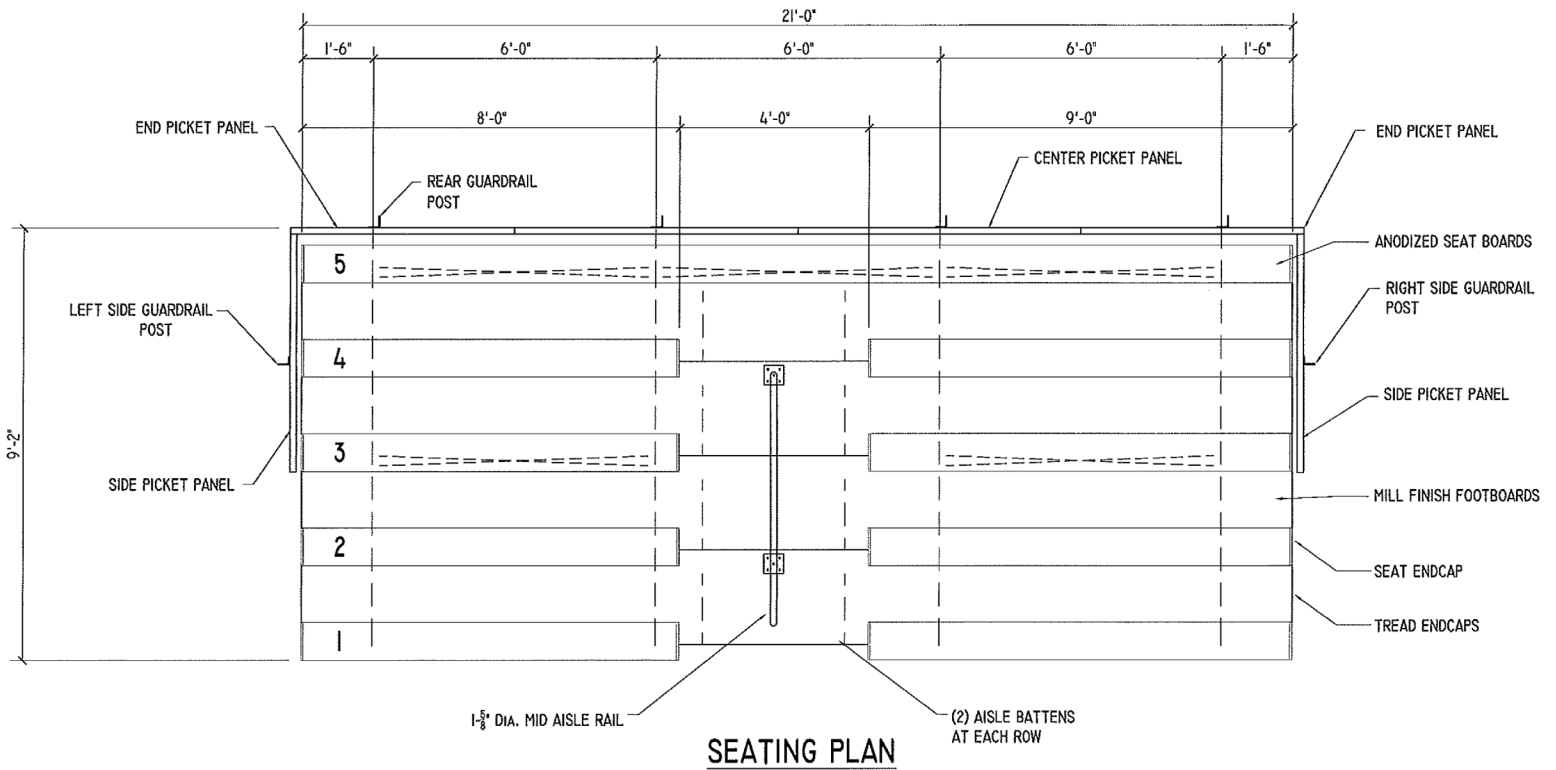

5 ROW 21' LENGTH COMPLIANT BLEACHER WITH PICKET GUARDRAIL

SEATING PLAN

NET SEATS = 58

TYPICAL SECTION THRU BLEACHER

## CONDITION AT AISLE

## CONDITION AT SEATS