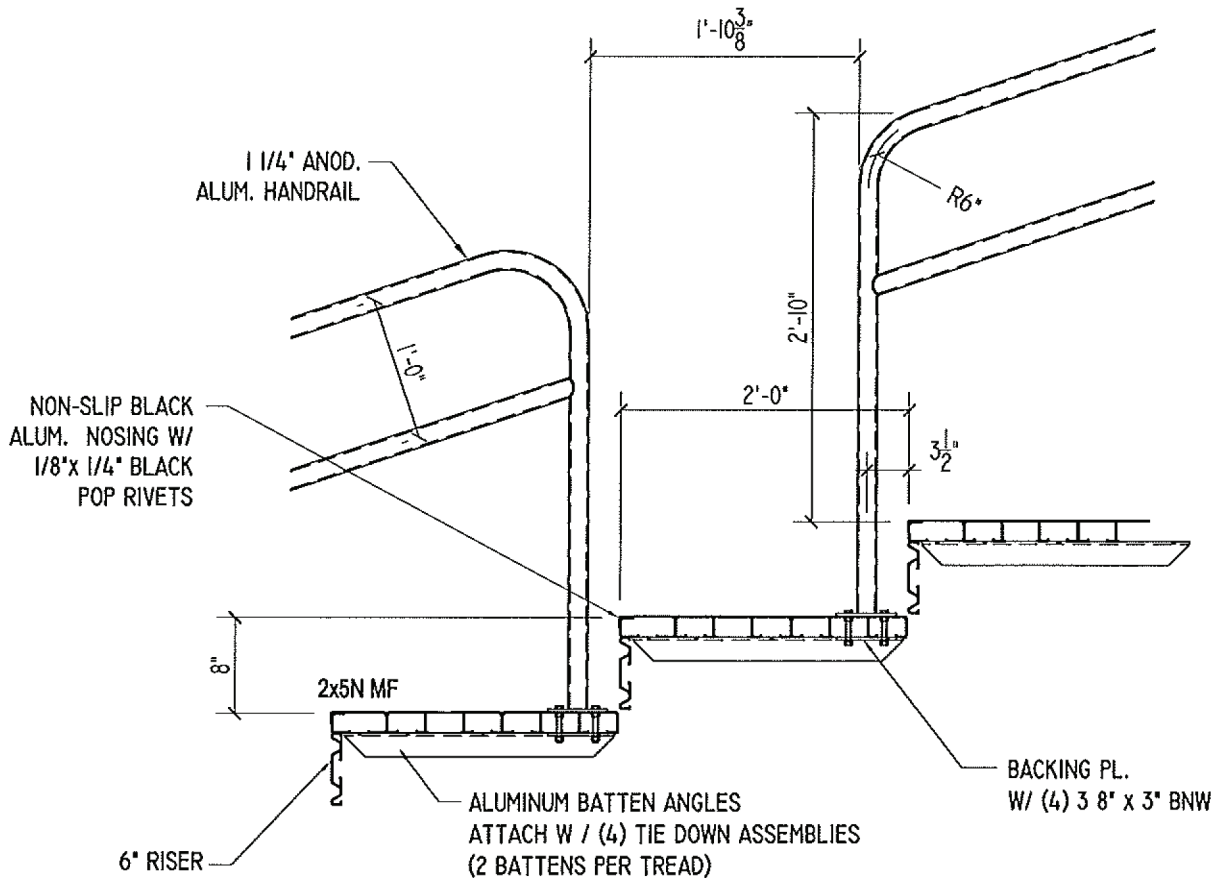

5 ROW 21' LENGTH COMPLIANT BLEACHER WITH PICKET GUARDRAIL

SEATING PLAN

NET SEATS = 58

TYPICAL SECTION THRU BLEACHER

## CONDITION AT AISLE

## CONDITION AT SEATS