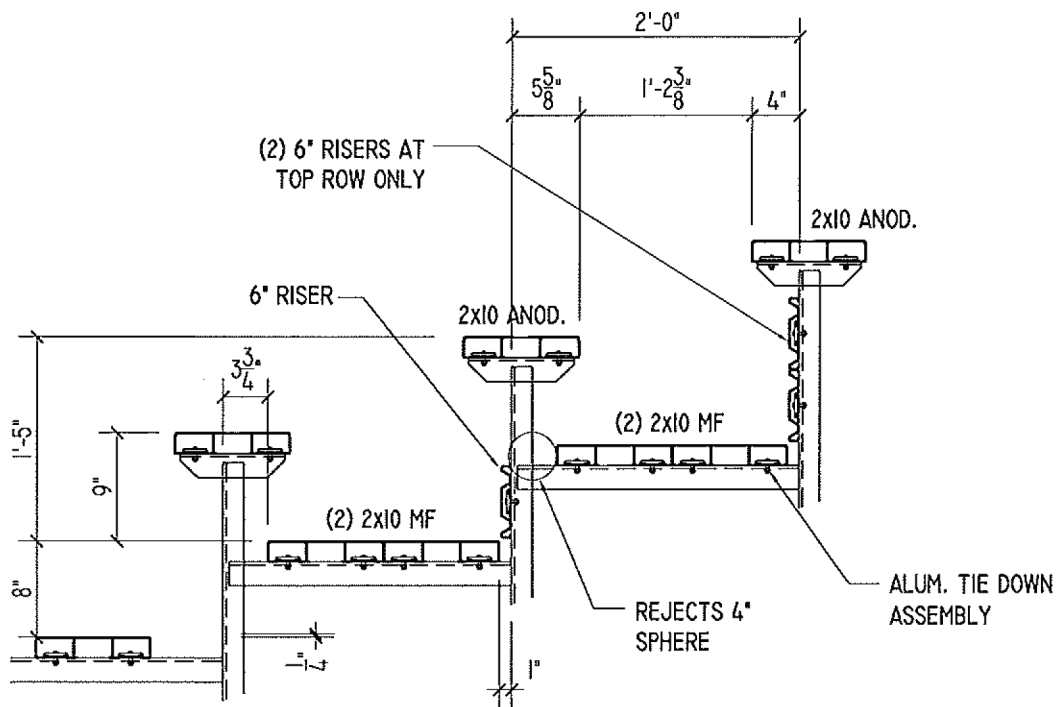

5 ROW 21' LENGTH COMPLIANT BLEACHER WITH PICKET GUARDRAIL

SEATING PLAN

NET SEATS = 58

TYPICAL SECTION THRU BLEACHER

## CONDITION AT AISLE