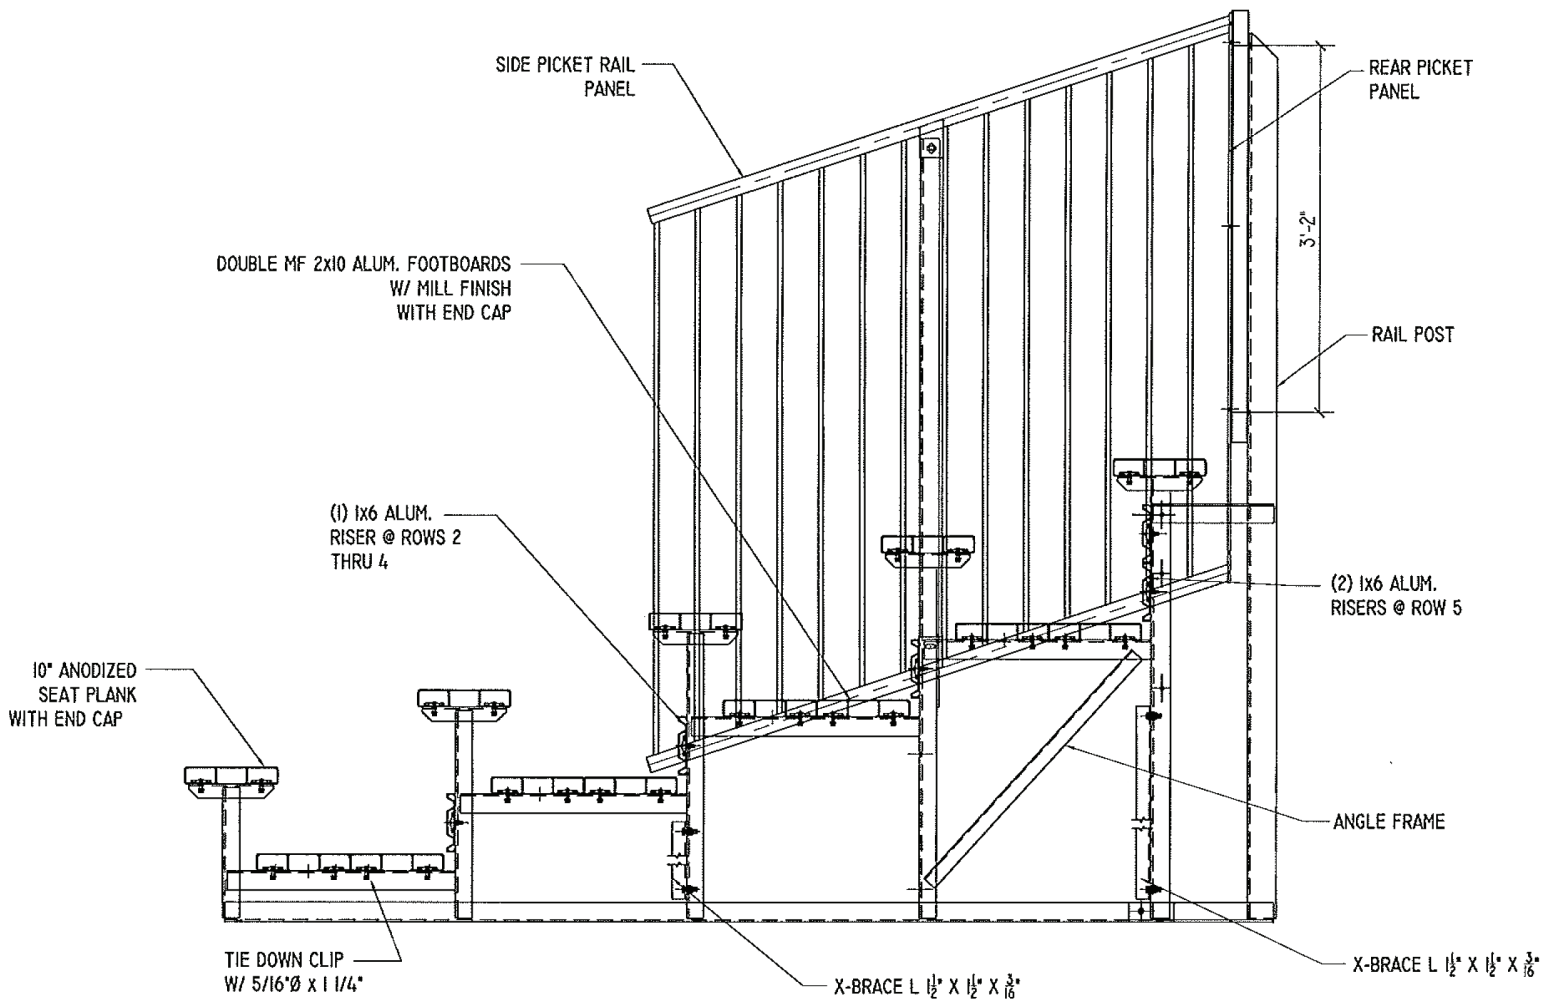

5 ROW 21' LENGTH COMPLIANT BLEACHER WITH PICKET GUARDRAIL

SEATING PLAN

NET SEATS = 58

TYPICAL SECTION THRU BLEACHER

## CONDITION AT AISLE

## CONDITION AT SEATS