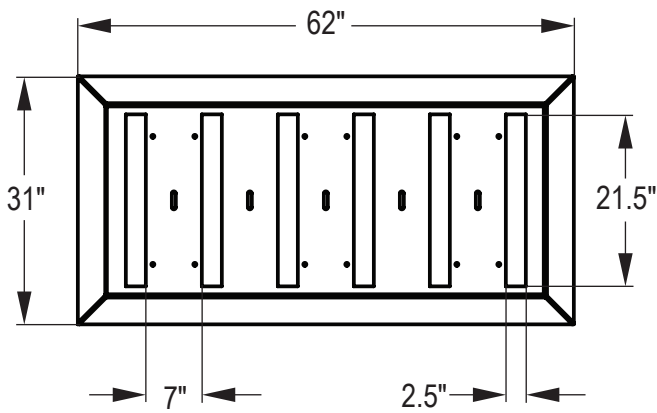

CONCRETE BIKE STAND | 5 BIKES

1/2" PLATED LOOPS
FOR BIKE CABLE X 5