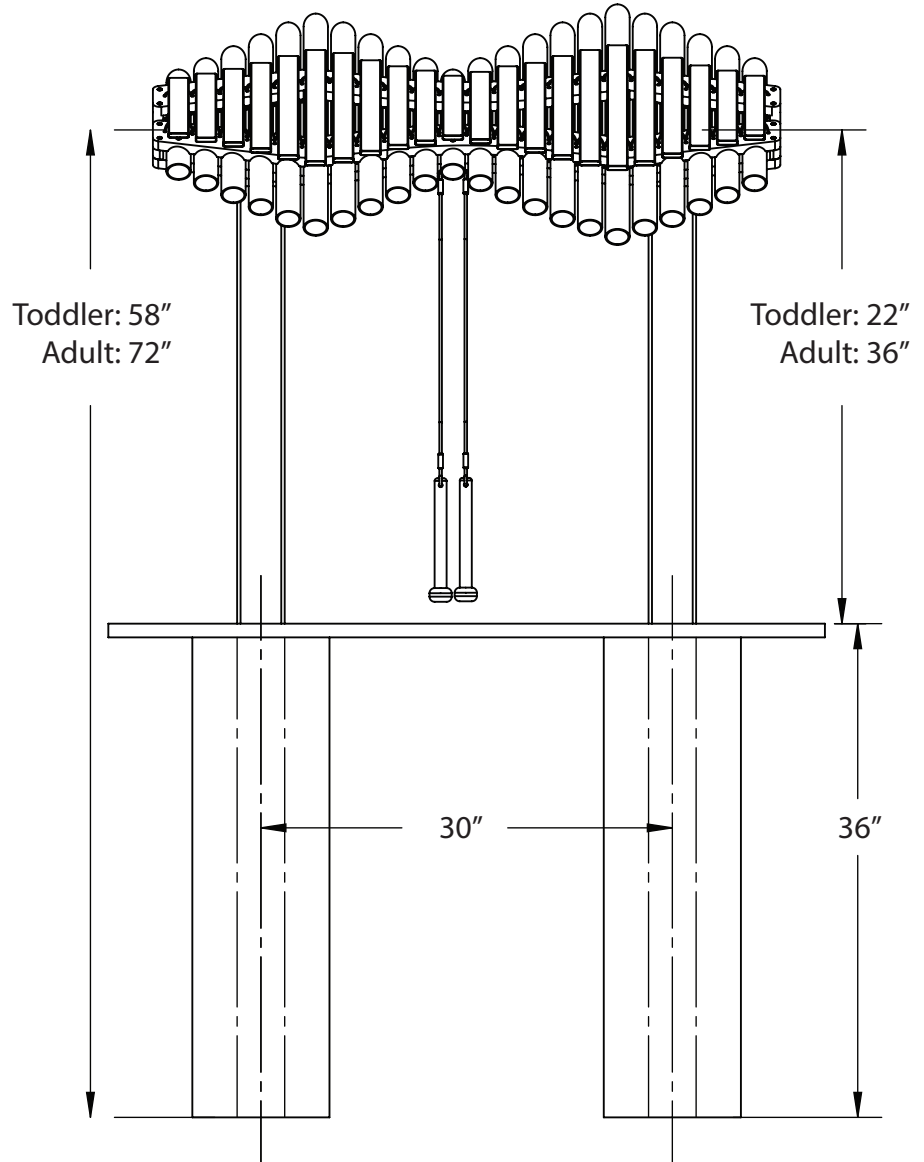

**CONTRABASS CHIMES
 STEEL POST (IN-GROUND MOUNT)**

Style	Chimes
# of notes	7
Material	Aluminum - Anodized
Sound	Bass / Sustaining
Resonated	No
Range	Bass
Pentatonic	Yes
Key / Scale	C

**IMBARIMBA MARIMBA
 RECYCLED PLASTIC POST (IN-GROUND MOUNT)**

Style	Marimba
# of notes	22
Material	Fiberglass - Coated
Sound	Earthy / Percussive
Resonated	Yes
Range	Alto / Soprano
Pentatonic	Yes
Key / Scale	A & C

**SWIRL METALLOPHONE
 RECYCLED PLASTIC POST (IN-GROUND MOUNT)**

Style	Chimes
# of notes	26
Material	Aluminum - Anodized
Sound	Bright / Sustaining
Resonated	Yes
Range	Alto / Soprano
Pentatonic	Yes
Key / Scale	A & C

**PEGASUS METALLOPHONE
 RECYCLED PLASTIC POST (IN-GROUND MOUNT)**