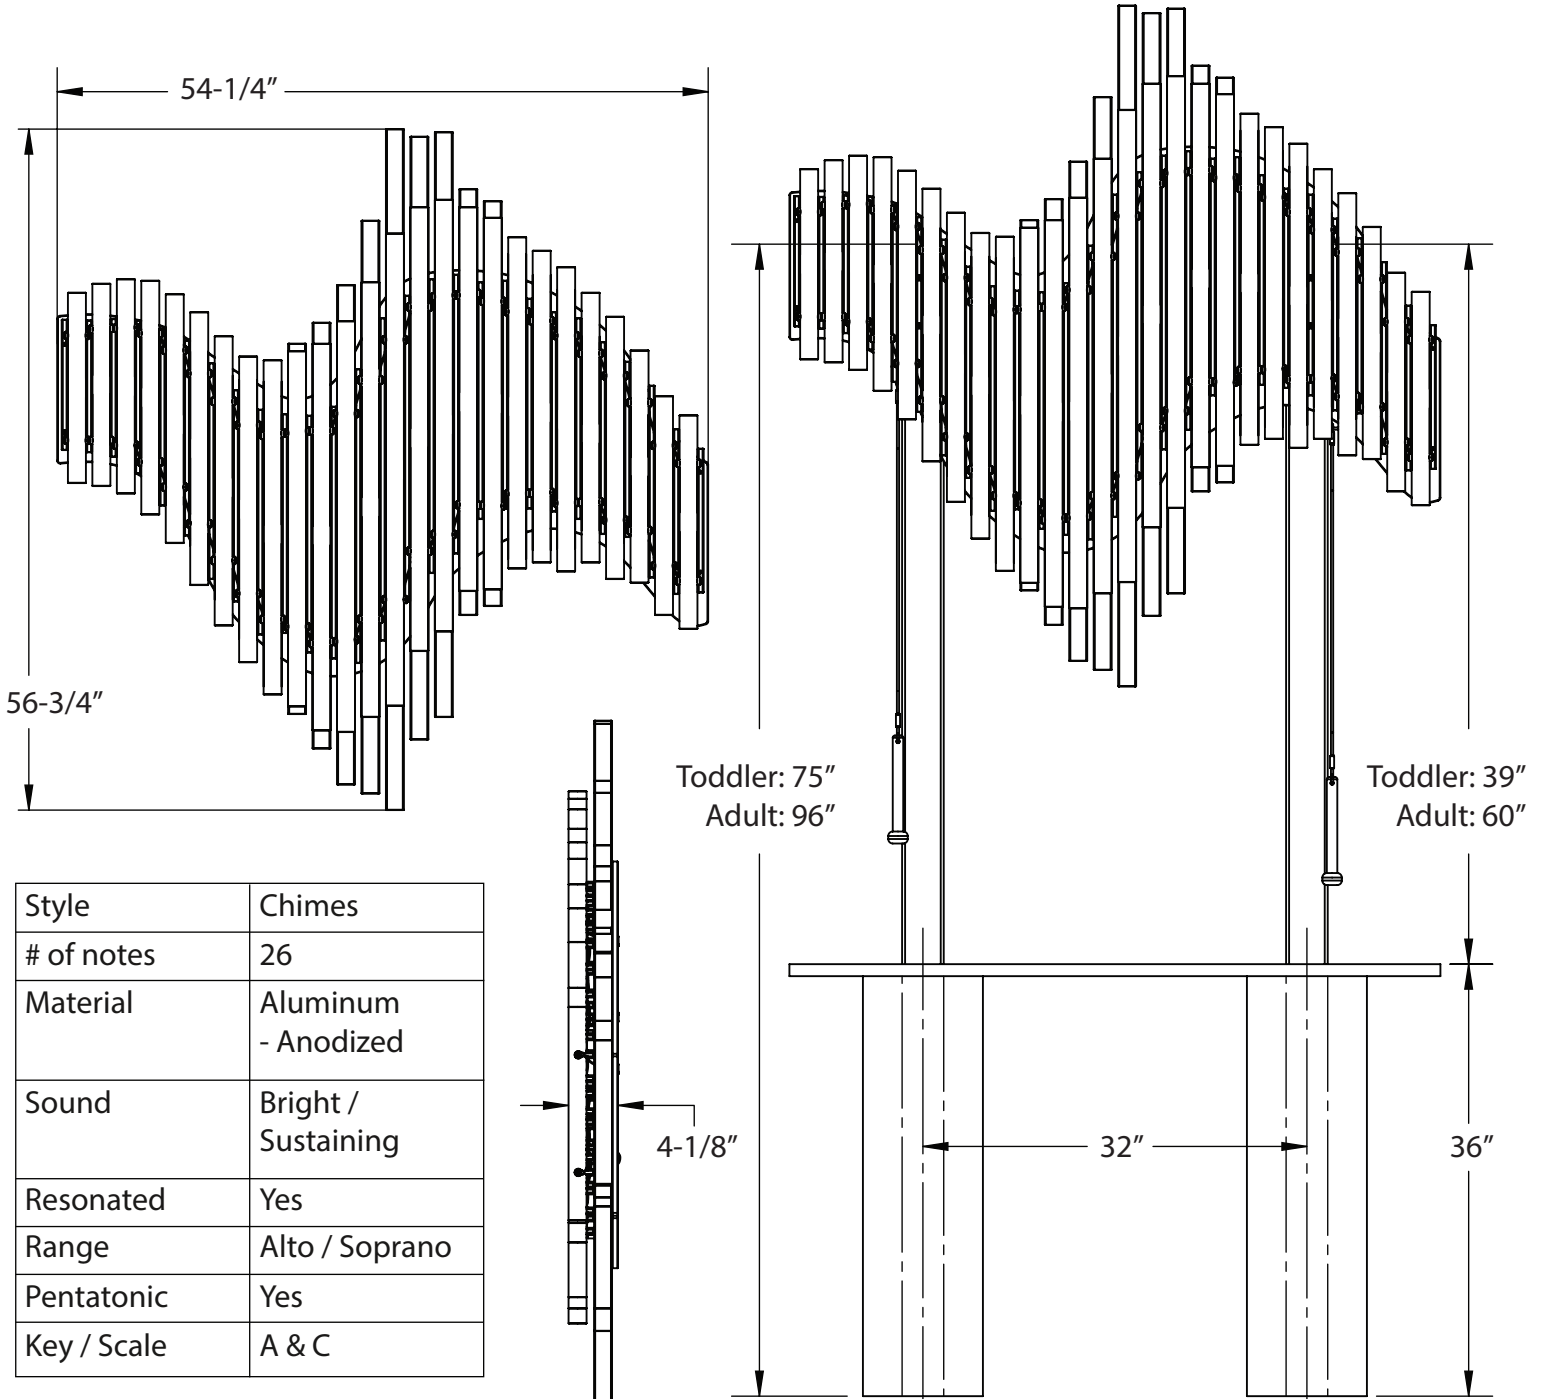

**CONTRABASS CHIMES
 STEEL POST (IN-GROUND MOUNT)**

Style	Chimes
# of notes	7
Material	Aluminum - Anodized
Sound	Bass / Sustaining
Resonated	No
Range	Bass
Pentatonic	Yes
Key / Scale	C

**IMBARIMBA MARIMBA
 RECYCLED PLASTIC POST (IN-GROUND MOUNT)**

Style	Marimba
# of notes	22
Material	Fiberglass - Coated
Sound	Earthy / Percussive
Resonated	Yes
Range	Alto / Soprano
Pentatonic	Yes
Key / Scale	A & C

**SWIRL METALLOPHONE
 RECYCLED PLASTIC POST (IN-GROUND MOUNT)**

Style	Chimes
# of notes	26
Material	Aluminum - Anodized
Sound	Bright / Sustaining
Resonated	Yes
Range	Alto / Soprano
Pentatonic	Yes
Key / Scale	A & C

**PEGASUS METALLOPHONE
 RECYCLED PLASTIC POST (IN-GROUND MOUNT)**

Style	Xylophone
# of notes	23
Material	Aluminum - Anodized
Sound	Bright / Sustaining
Resonated	Yes
Range	Alto / Soprano
Pentatonic	Yes
Key / Scale	A & C

TUNED DRUMS (IN-GROUND MOUNT)

Style	Drum
# of notes	5
Material	Molded Plastic
Sound	Percussive
Resonated	Yes
Range	Bass / Alto / Soprano
Pentatonic	Yes
Key / Scale	N/A