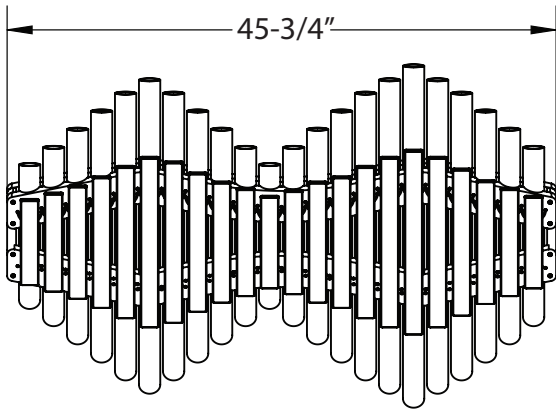

**CONTRABASS CHIMES
 STEEL POST (IN-GROUND MOUNT)**

Style	Chimes
# of notes	7
Material	Aluminum - Anodized
Sound	Bass / Sustaining
Resonated	No
Range	Bass
Pentatonic	Yes
Key / Scale	C

**IMBARIMBA MARIMBA
 RECYCLED PLASTIC POST (IN-GROUND MOUNT)**

Style	Marimba
# of notes	22
Material	Fiberglass - Coated
Sound	Earthy / Percussive
Resonated	Yes
Range	Alto / Soprano
Pentatonic	Yes
Key / Scale	A & C

**SWIRL METALLOPHONE
 RECYCLED PLASTIC POST (IN-GROUND MOUNT)**

Style	Xylophone
# of notes	23
Material	Aluminum - Anodized
Sound	Bright / Sustaining
Resonated	Yes
Range	Alto / Soprano
Pentatonic	Yes
Key / Scale	A & C

TUNED DRUMS (IN-GROUND MOUNT)

Style	Drum
# of notes	5
Material	Molded Plastic
Sound	Percussive
Resonated	Yes
Range	Bass / Alto / Soprano
Pentatonic	Yes
Key / Scale	N/A