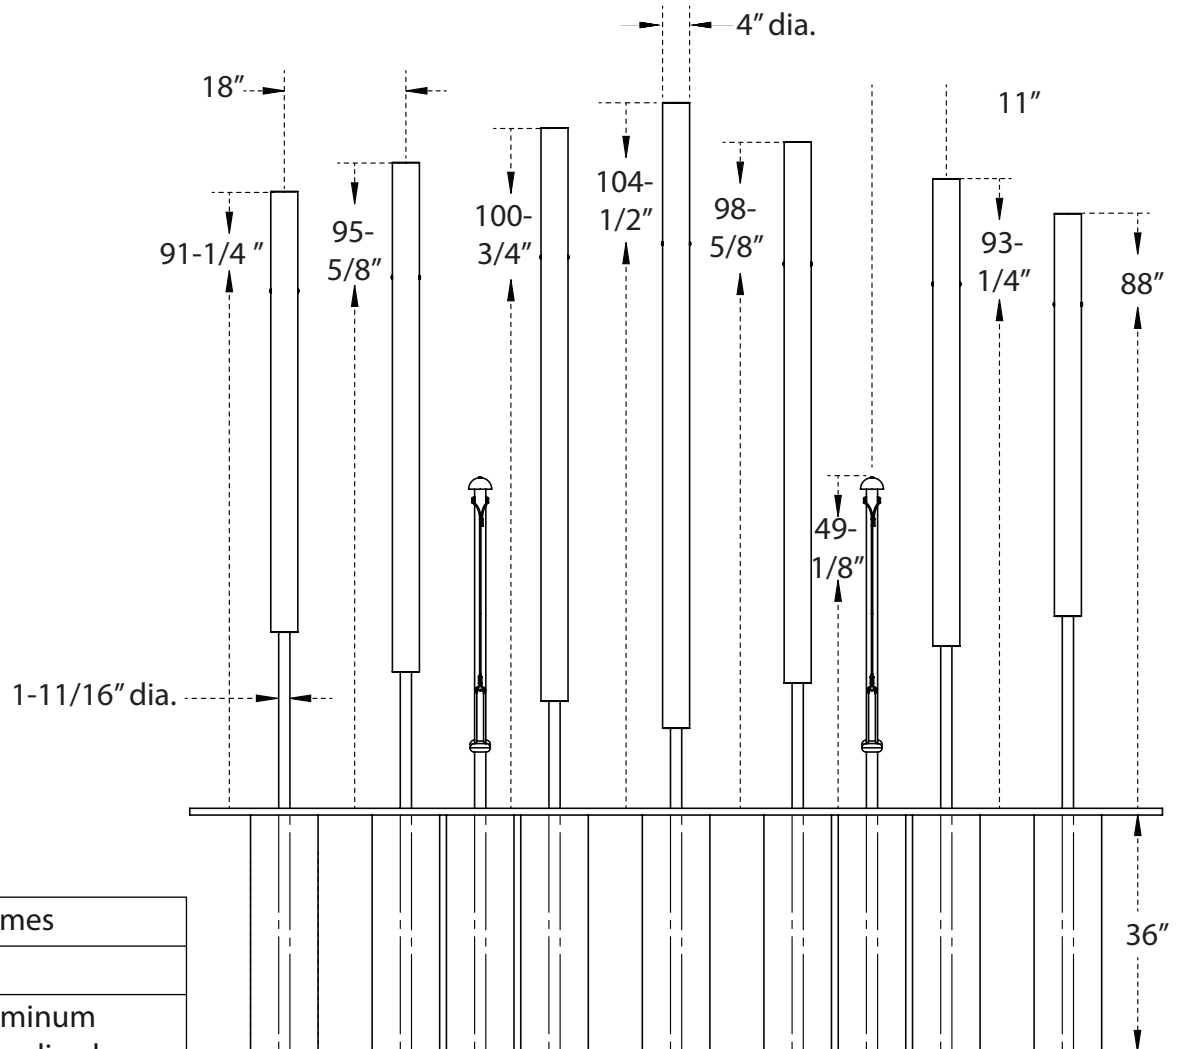

**CONTRABASS CHIMES
 STEEL POST (IN-GROUND MOUNT)**

Style	Chimes
# of notes	7
Material	Aluminum - Anodized
Sound	Bass / Sustaining
Resonated	No
Range	Bass
Pentatonic	Yes
Key / Scale	C

**IMBARIMBA MARIMBA
 RECYCLED PLASTIC POST (IN-GROUND MOUNT)**

Style	Marimba
# of notes	22
Material	Fiberglass - Coated
Sound	Earthy / Percussive
Resonated	Yes
Range	Alto / Soprano
Pentatonic	Yes
Key / Scale	A & C

**SWIRL METALLOPHONE
 RECYCLED PLASTIC POST (IN-GROUND MOUNT)**

Style	Chimes
# of notes	26
Material	Aluminum - Anodized
Sound	Bright / Sustaining
Resonated	Yes
Range	Alto / Soprano
Pentatonic	Yes
Key / Scale	A & C

**PEGASUS METALLOPHONE
 RECYCLED PLASTIC POST (IN-GROUND MOUNT)**

Style	Xylophone
# of notes	23
Material	Aluminum - Anodized
Sound	Bright / Sustaining
Resonated	Yes
Range	Alto / Soprano
Pentatonic	Yes
Key / Scale	A & C

TUNED DRUMS (IN-GROUND MOUNT)

Style	Drum
# of notes	5
Material	Molded Plastic
Sound	Percussive
Resonated	Yes
Range	Bass / Alto / Soprano
Pentatonic	Yes
Key / Scale	N/A