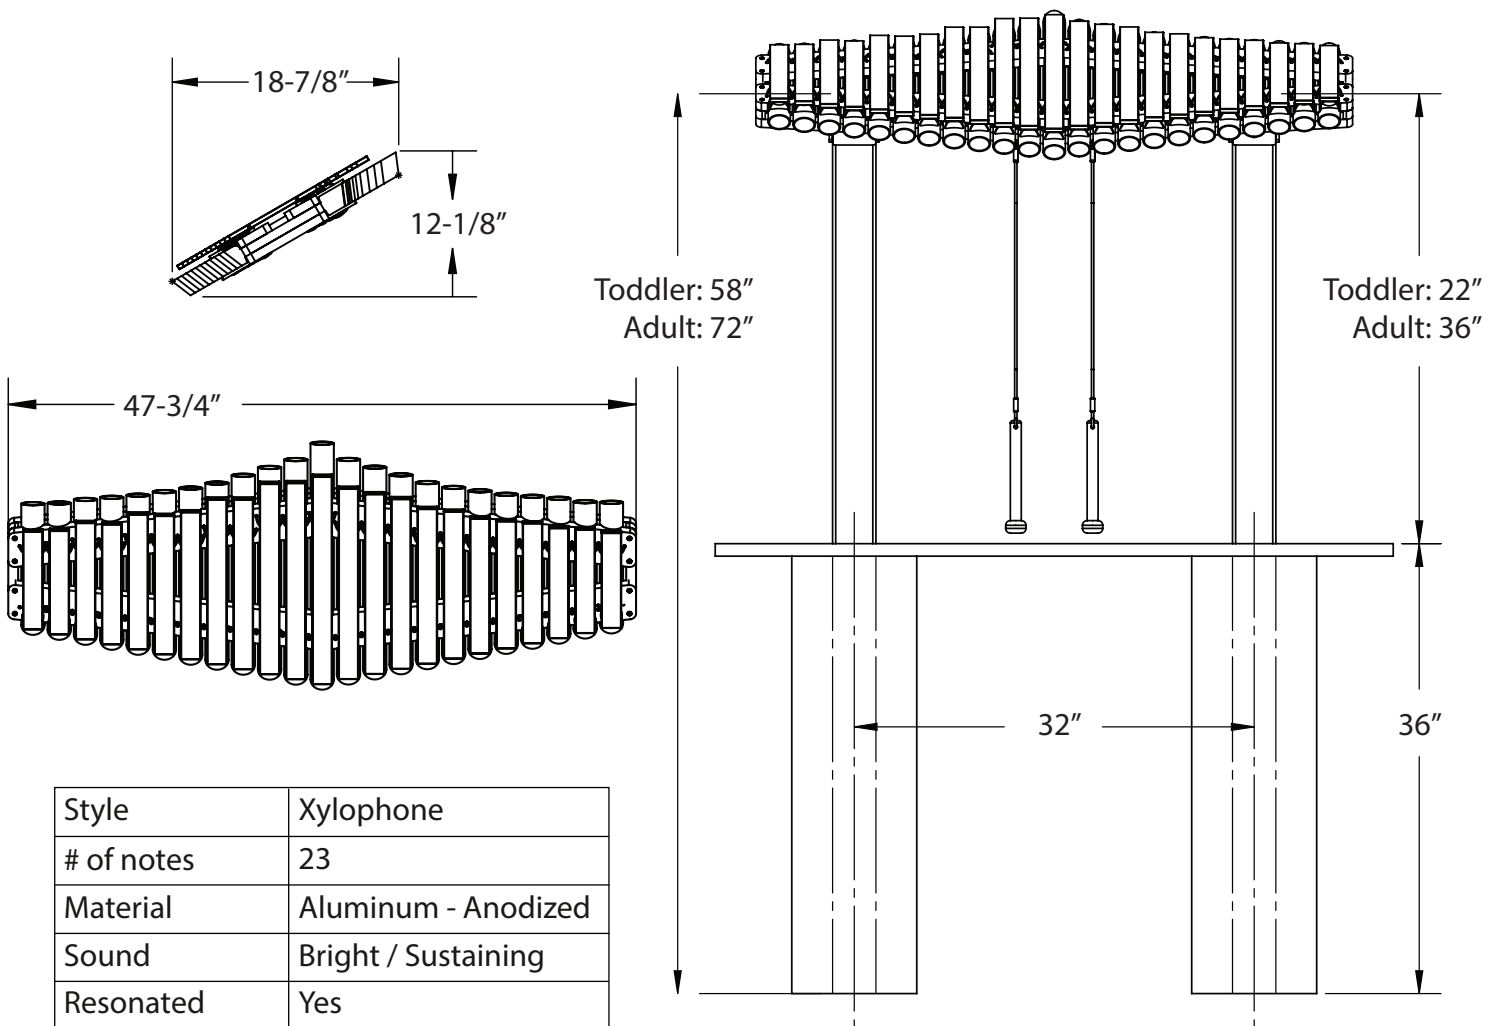

**CONTRABASS CHIMES
 STEEL POST (IN-GROUND MOUNT)**

Style	Chimes
# of notes	7
Material	Aluminum - Anodized
Sound	Bass / Sustaining
Resonated	No
Range	Bass
Pentatonic	Yes
Key / Scale	C

**IMBARIMBA MARIMBA
 RECYCLED PLASTIC POST (IN-GROUND MOUNT)**

Style	Marimba
# of notes	22
Material	Fiberglass - Coated
Sound	Earthy / Percussive
Resonated	Yes
Range	Alto / Soprano
Pentatonic	Yes
Key / Scale	A & C

**SWIRL METALLOPHONE
 RECYCLED PLASTIC POST (IN-GROUND MOUNT)**

Style	Chimes
# of notes	26
Material	Aluminum - Anodized
Sound	Bright / Sustaining
Resonated	Yes
Range	Alto / Soprano
Pentatonic	Yes
Key / Scale	A & C

**PEGASUS METALLOPHONE
 RECYCLED PLASTIC POST (IN-GROUND MOUNT)**

Style	Xylophone
# of notes	23
Material	Aluminum - Anodized
Sound	Bright / Sustaining
Resonated	Yes
Range	Alto / Soprano
Pentatonic	Yes
Key / Scale	A & C

TUNED DRUMS (IN-GROUND MOUNT)

Style	Drum
# of notes	5
Material	Molded Plastic
Sound	Percussive
Resonated	Yes
Range	Bass / Alto / Soprano
Pentatonic	Yes
Key / Scale	N/A