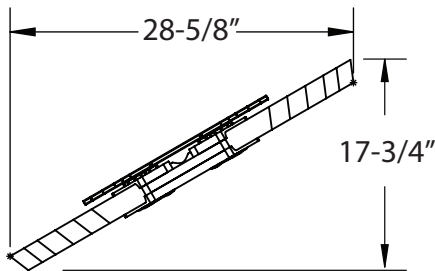

**CONTRABASS CHIMES
 STEEL POST (IN-GROUND MOUNT)**

Style	Chimes
# of notes	7
Material	Aluminum - Anodized
Sound	Bass / Sustaining
Resonated	No
Range	Bass
Pentatonic	Yes
Key / Scale	C

**IMBARIMBA MARIMBA
 RECYCLED PLASTIC POST (IN-GROUND MOUNT)**

Style	Marimba
# of notes	22
Material	Fiberglass - Coated
Sound	Earthy / Percussive
Resonated	Yes
Range	Alto / Soprano
Pentatonic	Yes
Key / Scale	A & C

**SWIRL METALLOPHONE
 RECYCLED PLASTIC POST (IN-GROUND MOUNT)**