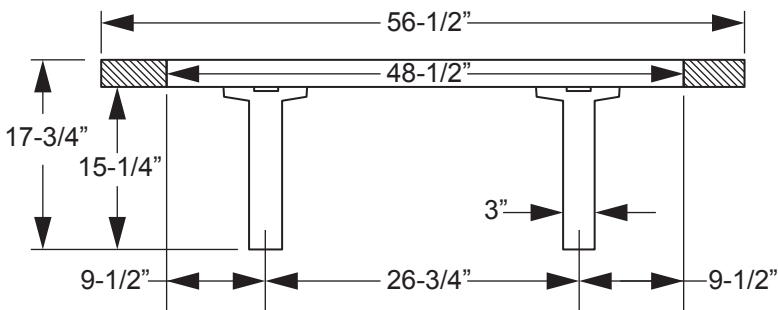

Model # P-250C

Dimension Sheet

Recycled Plastic Mesa Bench - Portable Mount - 5' Curved

FRONT VIEW

BACK VIEW