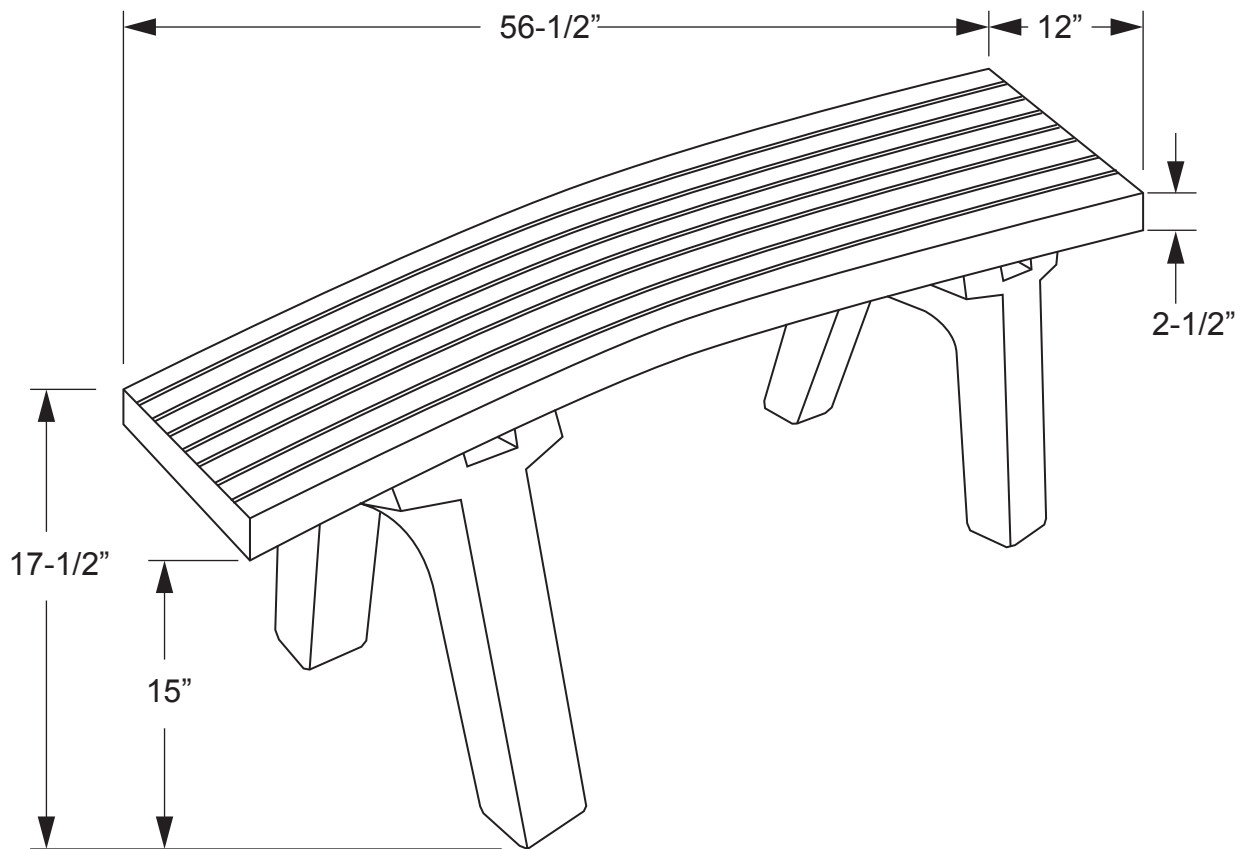

Model # P-250C

Dimension Sheet

Recycled Plastic Mesa Bench - Portable Mount - 5' Curved

FRONT VIEW

BACK VIEW