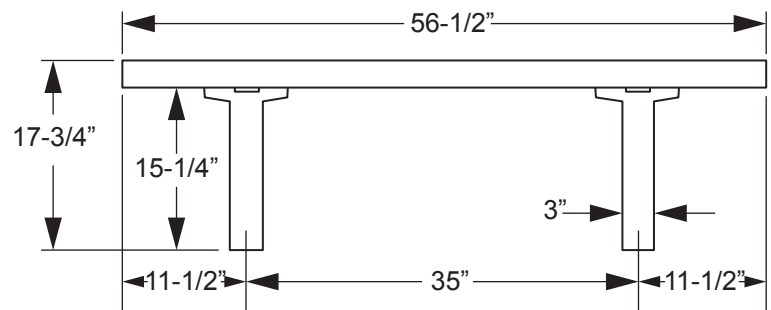

Model # P-250C

Dimension Sheet

Recycled Plastic Mesa Bench - Portable Mount - 5' Curved

FRONT VIEW

BACK VIEW