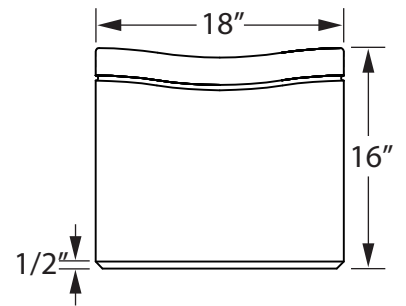

Model # SL500

Dimension Sheet

6' BACKLESS CONCRETE BENCH

TOP VIEW

SECTION VIEW

FRONT VIEW

SIDE VIEW

BOTTOM VIEW