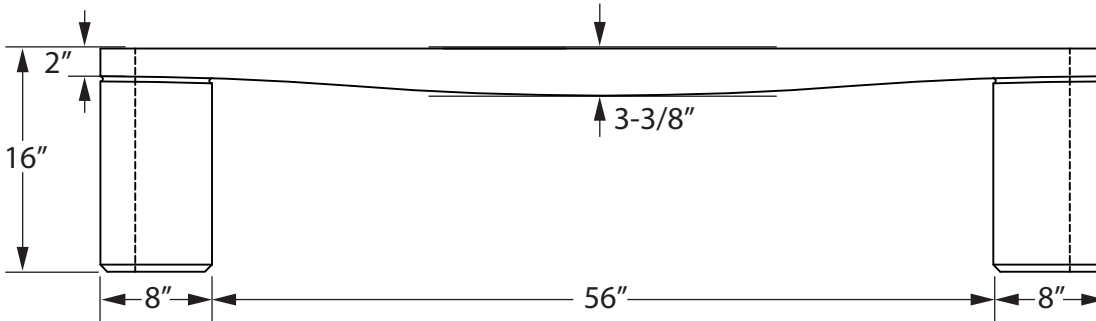

Model # SL500

Dimension Sheet

6' BACKLESS CONCRETE BENCH

TOP VIEW

SECTION VIEW

FRONT VIEW

SIDE VIEW

BOTTOM VIEW