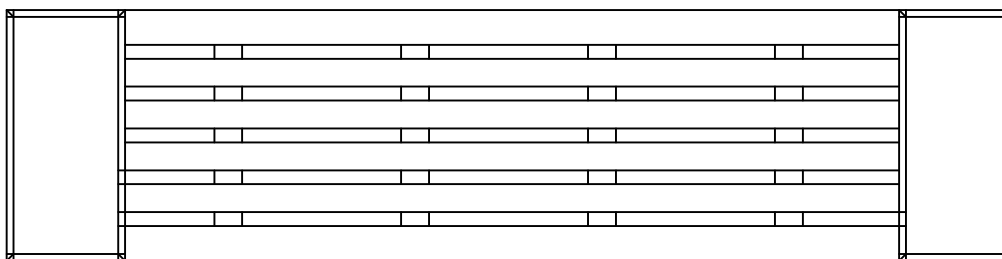

Model # SL500

Dimension Sheet

6' BACKLESS CONCRETE BENCH

TOP VIEW

SECTION VIEW

FRONT VIEW

SIDE VIEW

BOTTOM VIEW