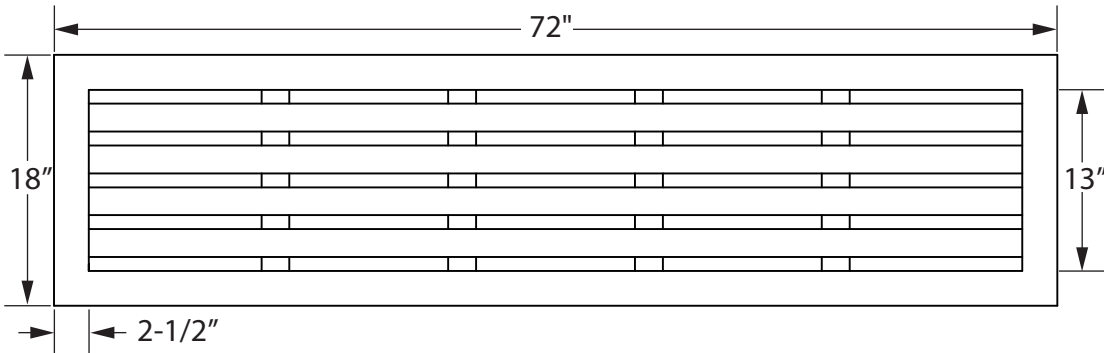

Model # SL500

Dimension Sheet

6' BACKLESS CONCRETE BENCH

TOP VIEW

SECTION VIEW

FRONT VIEW

SIDE VIEW

BOTTOM VIEW