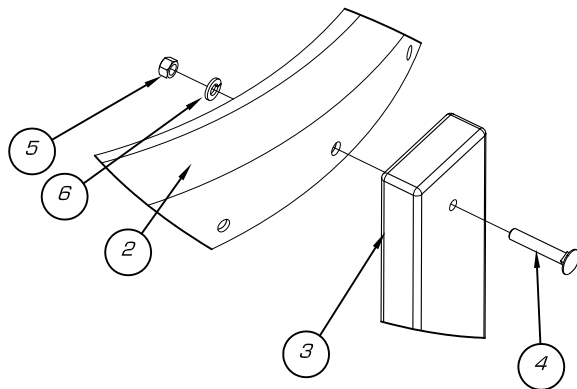

CEDAR TRASH RECEPTACLE | 34 GALLON

MATERIAL SPECIFICATIONS:

FRAME TUBE - \varnothing 1.315 x .100 HSS

MOUNTING PLATES - 1/4" HR FLAT BAR

PICKETS - 5/4" x 3"

TYPICAL BOARD FASTENING