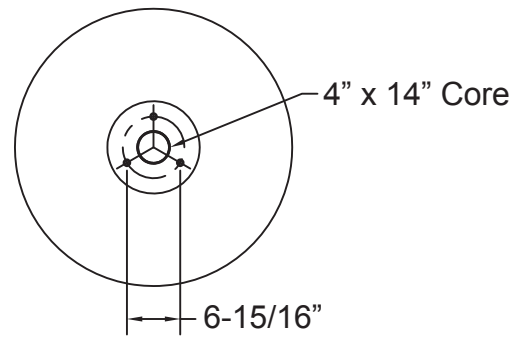

**PRECAST CONCRETE SPHERE BOLLARDS 36"**

TOP VIEW

CROSS SECTION

SIDE VIEW

BOTTOM VIEW