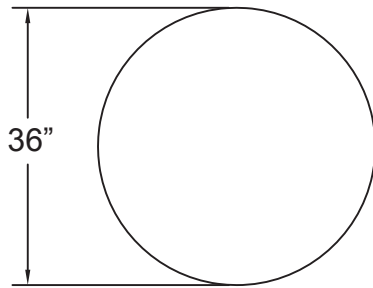

**PRECAST CONCRETE SPHERE BOLLARDS 36"**

TOP VIEW

CROSS SECTION

SIDE VIEW

BOTTOM VIEW