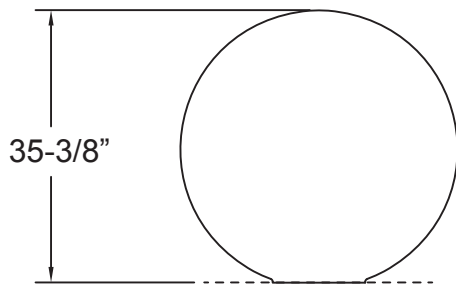

**PRECAST CONCRETE SPHERE BOLLARDS 36"**

TOP VIEW

CROSS SECTION

SIDE VIEW

BOTTOM VIEW