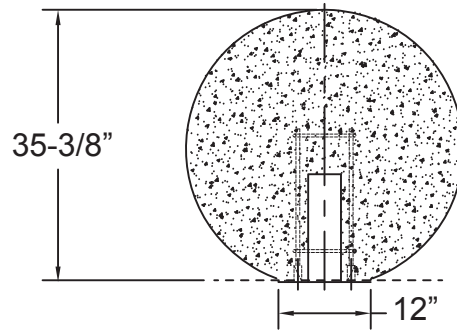

**PRECAST CONCRETE SPHERE BOLLARDS 36"**

TOP VIEW

CROSS SECTION

SIDE VIEW

BOTTOM VIEW