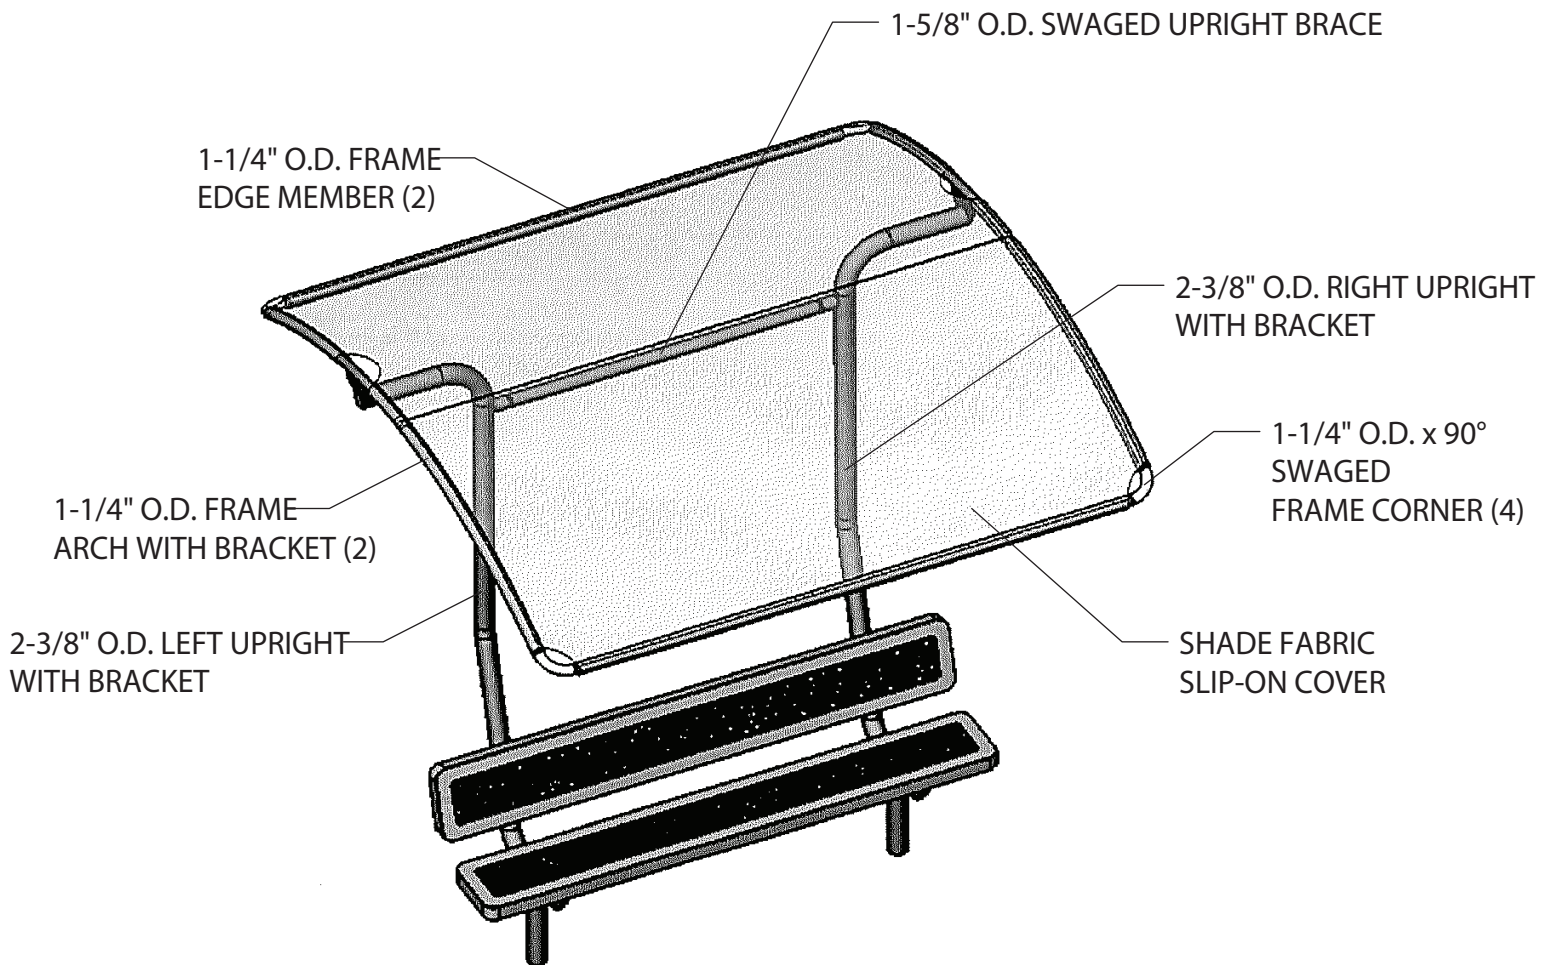

MINI-SHADE STRUCTURE BENCH ATTACHMENT ONLY

FRAME HARDWARE KIT INCLUDED